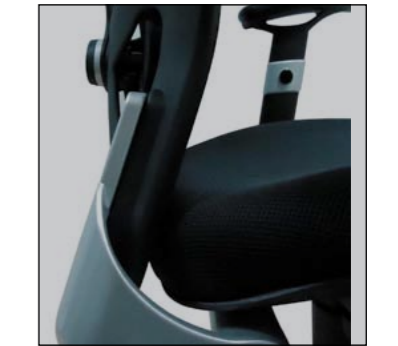

# Radius

Office chair with design ergonomics and workflow flexibility

HEIGHT ADJUSTABLE HEADREST

UP-DOWN & BACK-FORTH LUMBAR SUPPORT

UP-DOWN ARMREST

SYNCHRO TENSION CONTROL

TILT-LOCK MECHANISM

ERGONOMIC DESIGN

## the center of movement

Radius, the series of chairs that incorporate a ventilating mesh back, a fine adjustable lumbar pad and a synchronous mechanism to supports the user to work comfortably and efficiently over longer periods. With the consideration of ergonomics, Radius enables the user to become the centre of workflow and information movement.