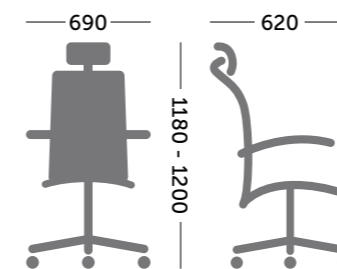

the center of movement

Radius, the series of chairs that incorporate a ventilating mesh back, a fine adjustable lumbar pad and a synchronous mechanism to supports the user to work comfortably and efficiently over longer periods. With the consideration of ergonomics, Radius enables the user to become the centre of workflow and information movement.

* Standard in Nylon base

RA 900