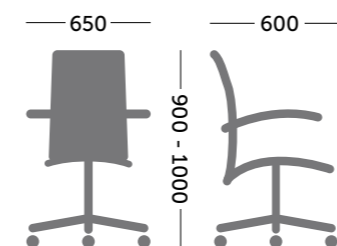

the center of movement

Radius, the series of chairs that incorporate a ventilating mesh back, a fine adjustable lumbar pad and a synchronous mechanism to supports the user to work comfortably and efficiently over longer periods. With the consideration of ergonomics, Radius enables the user to become the centre of workflow and information movement.

* Standard in Nylon base

RA 900