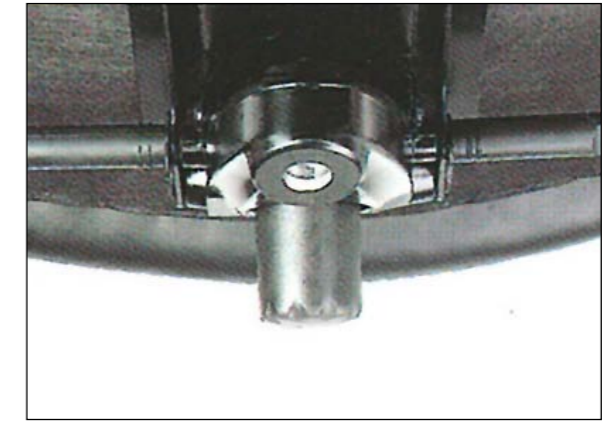

PLAIN CHROMED LOOP ARMREST

SYNCHRONISED "POINT EFFECT" MECHANISM

corporate, sleek & simple

Ego is the chair that bears all the hallmark of quiet dignity and gives a reflection of a leadership posture. The innovative-designed seating with firm slim and contoured backrest comfortably tugs the body in full contact together with a deep curved seat-pan.